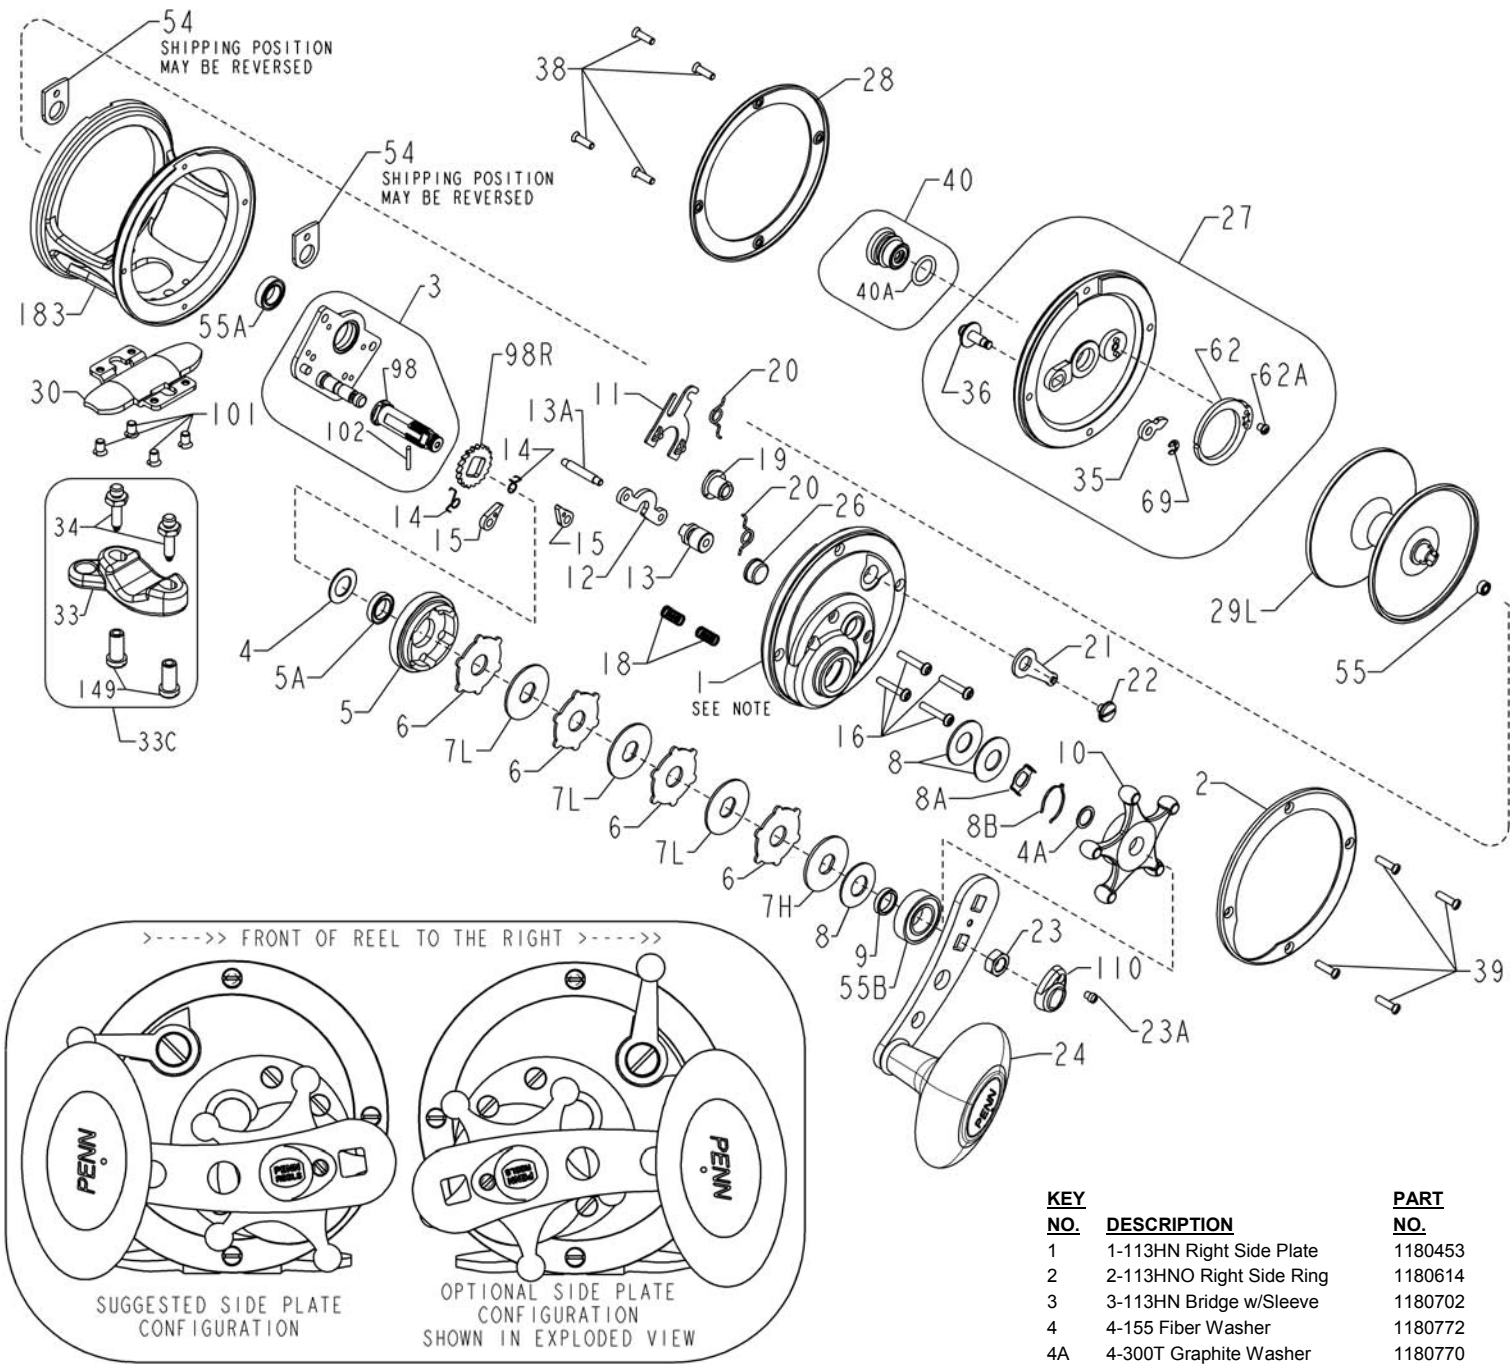

PENN PARTS LIST FOR MODEL 113HN

KEY NO.	DESCRIPTION	PART NO.
7H	86-49H Metal Drag Washer	1184250
7L	7-113HN Metal Drag Washer (3 req)	1181009
8	18-505 Tension Spring Washer (3 req)	1181623
8A	8-113HN Click Spring Retainer	1181066
8B	10C-113HN Detent Spring	1181219
9	9-113HN Spacing Sleeve	1181151
10	10-300T Star Drag Wheel	1181193
11	11-113 Eccentric Jack	1181233
12	12-113HN Pinion Yoke	1181261
13	13-113HNSS Pinion	1181319
13A	13A-113HN Pinion Sub Shaft	1181364
14	14-15KG Dog Spring (2 req)	1181387
15	15-113HN Dog (2 req)	1181436
16	16-113HN Bridge Screw (4 req)	1181571
18	18-60 Clutch Spring (2 req.)	1181615
19	19-113HN Eccentric	1181663
20	20-267 Eccentric Spring (2 req)	1181775
21	21-113HN Eccentric Lever	1181844
22	22-60CH Eccentric Screw	1181908
23	23-555 Handle Screw	1181950
23A	32-15 Handle Lock Screw	1182708
24	24S-113HN Handle Assembly	1192667
26	26-113HN R.S. Bearing	1182117
27	27-113HN Left Side Plate Asm	1182194
28	28-113HNO Left Side Ring	1182372
29L	29L-113HN Spool	1182510
30	30-12LT Stand	1182597
33	33-113 Rod Clamp	1182754
33C	33C-113HN Rod Clamp Kit	1182774
34	34-975 Clamp Scrw (2 req)(Stndrd)	1182839
*	*34-113HN Clamp Scrw (2 req)(Optnl)	*1191623
35	35-60 Click Tongue	1182901
36	36-113 Click Button	1182989
38	32-17 Left Side Plate Screw (4 req)	1182710
39	39-3 Right Side Plate Screw (4 req)	1183178
40	40N-113HL L.S. Bearing Assembly	1197542
40A	120-113H O-Ring	1184522
54	54-113HN Harness Lug (2 req)	1192018
55	55-910 Bearing	1183894
55A	26A-25FR Bearing	1182133
55B	55-12H Bearing	1183873
62	62-309 Click Spring	1184028
62A	63-209 Click Spring Screw	1184048
69	69B-600 Retaining Ring	1184129
98	98-113HN Gear Sleeve	1184333
98R	98R-113HN Antireverse Ratchet	1184390
101	101-80ST Stand Screw (4 req)	1184405
102	102-60 Gear Sleeve Pin	1184408
110	110A-555 Handle Nut Cap	1184442
149	149-45 Rod Clamp Nut (2 req) (Stndrd)	1184702
*	*149-113HN Rod Clamp Nut (2 req) (Optnl)	*1202076
183	183-113HN-1 Frame	1202032